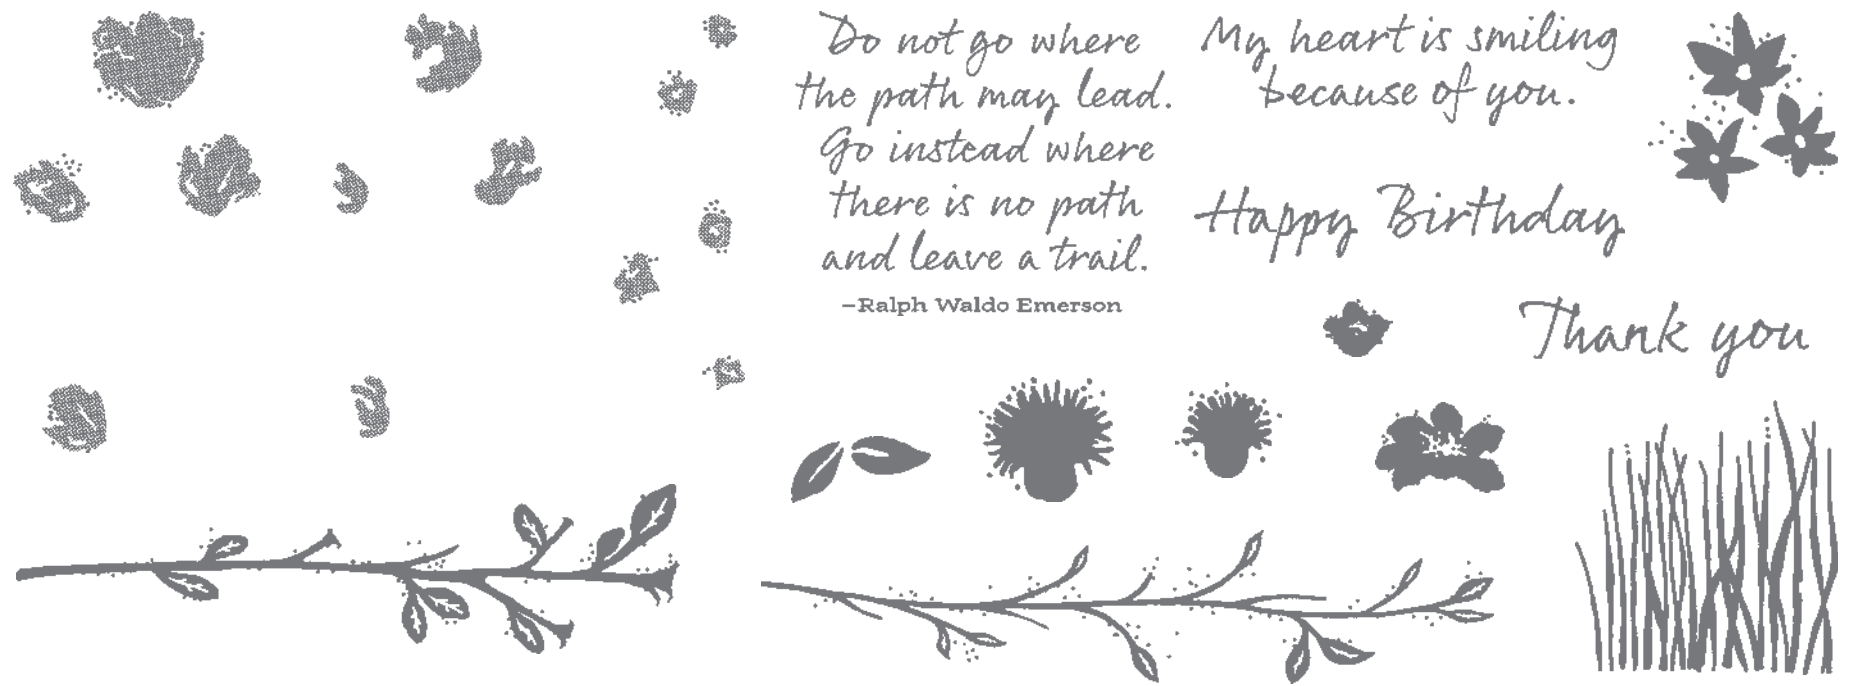

STANZE WOLKE
 157749 | 22,00 € | £17.00
 Motivgröße: 2-1/4" x 1-3/8"
 (2,3 x 3,5 cm).

GLAD YOU'RE
my friend

happiness
 IS BEING WITH YOU

FRIENDS OF THE FOREST • 157746 | 21,00 € | £16.00

9 Klarsichtstempel (Empfohlene transparente Blöcke: a, b, d, e)
 O Passend zur Elementstanze Hirsch (S. 75)